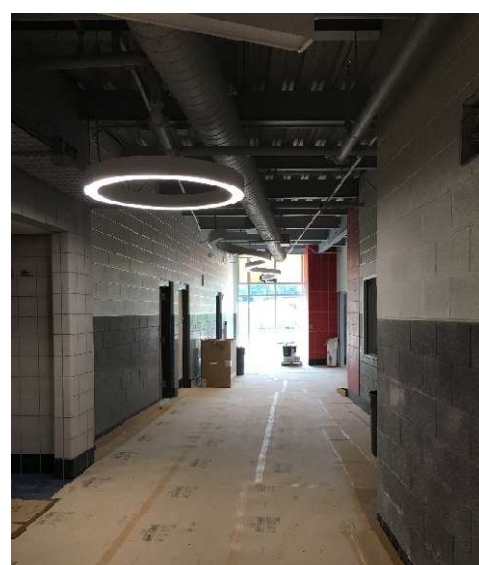

# Tawanka Elementary School

Langhorne, PA, United States

---

---

Independence Lighting collaborated on the lighting installation at Tawanka Elementary School, delivering a solution that blends performance with architectural design. The project features custom-made suspended linear and curved LED luminaires that provide bright, uniform illumination throughout key corridors and shared spaces.

The lighting design enhances visibility and energy efficiency while introducing a clean, modern aesthetic that complements the school's contemporary interior. By integrating form and function, the system supports safe, comfortable daily student movement and creates a welcoming environment for both students and staff. The result is a forward-thinking educational space where lighting plays a key role in both performance and experience.