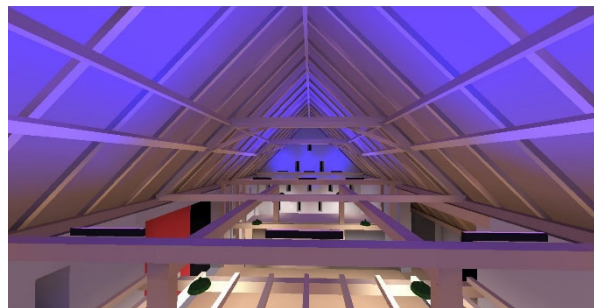

Ha'Penny Farm

Oley, PA, United States