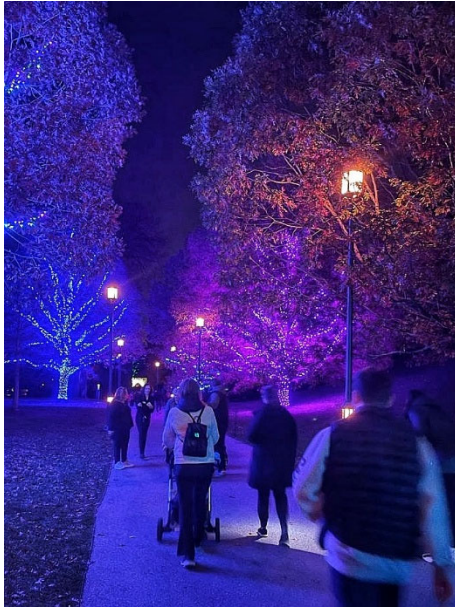

## Longwood Gardens

Kennett Square, PA, United States  
Spring City Electrical

---

---

Opened to the public in 1921, Longwood Gardens is celebrated for its exceptional horticultural displays and immersive guest experiences, blending historic elegance with modern innovation.

Spring City Electrical partnered with Longwood to develop a custom path lighting assembly tailored to the site's unique needs, particularly during the renowned holiday season. The design integrates an LED luminaire with an illuminated base, delivering layered illumination that enhances pedestrian visibility while preserving the refined aesthetic of the conservatory.

A key requirement was ensuring pathway lighting during the annual Christmas event would not compete with large-scale light show installations. The custom system achieves this balance, providing safe, comfortable wayfinding while remaining visually complementary to surrounding displays.

Engineered with switchable circuits for flexible programming, the solution allows seamless transitions between events and everyday operation. The result is an integrated lighting system that supports guest safety, elevates the seasonal experience, and upholds the timeless beauty of Longwood Gardens.