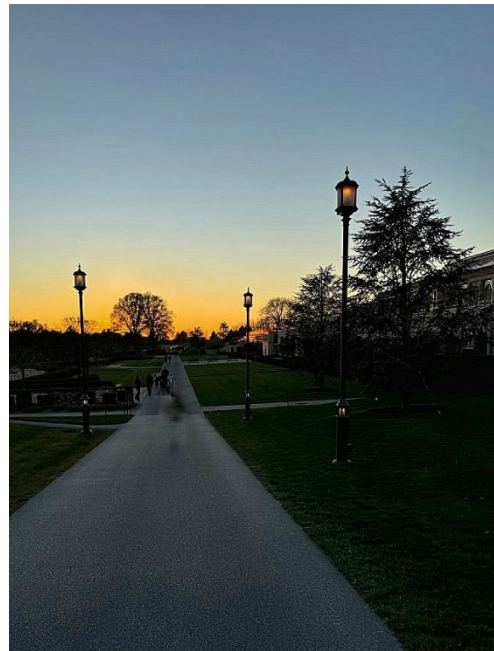

## Longwood Gardens

Kennett Square, PA, United States  
Spring City Electrical

---

---

Opened to the public in 1921, Longwood Gardens is celebrated for its exceptional horticultural displays and immersive guest experiences, blending historic elegance with modern innovation.

Spring City Electrical partnered with Longwood to develop a custom path lighting assembly tailored to the site's unique needs, particularly during the renowned holiday season. The design integrates an LED luminaire with an illuminated base, delivering layered illumination that enhances pedestrian visibility while preserving the refined aesthetic of the conservatory.

A key requirement was ensuring pathway lighting during the annual Christmas event would not compete with large-scale light show installations. The custom system achieves this balance, providing safe, comfortable wayfinding while remaining visually complementary to surrounding displays.