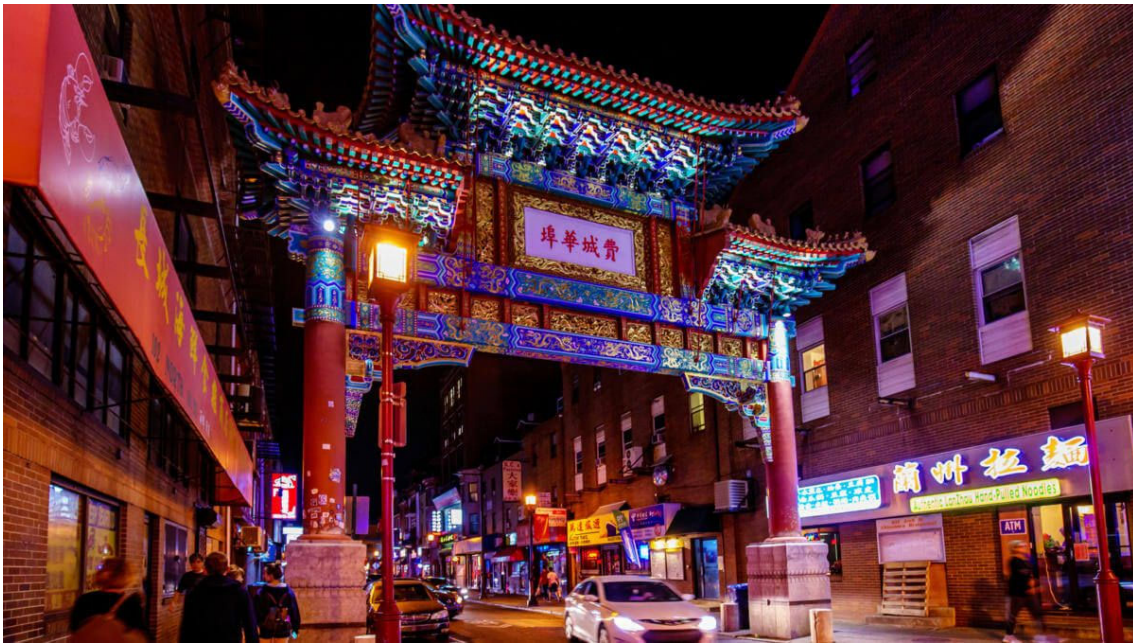

Chinatown, Philadelphia

Philadelphia, PA, United States

Spring City Electrical / ABLE Power Products

In the heart of Philadelphia, Chinatown is a vibrant cultural district known for its lively streets and landmarks like the Chinatown Friendship Gate.

Lighting in the neighborhood does more than illuminate the streets—it helps create a true sense of place. By highlighting architectural details and the character of the district, decorative poles and fixtures from Spring City Electrical enhance the atmosphere and contribute to a welcoming environment.