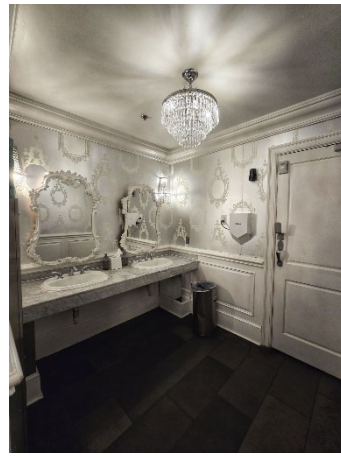

Pizza by Elizabeths

Greenville, DE, United States

Located in Greenville, Pizza by Elizabeths is a vibrant dining destination where eclectic design meets refined elegance. Known for its bold color palette, rustic architectural accents, and glamorous decorative details, the restaurant offers an atmosphere as distinctive as its menu.

Independence Lighting contributed to the layered lighting environment that helps define the space's character. Blending vintage-style luminaires with modern pendants, the lighting design enhances texture, highlights architectural features, and creates an inviting ambiance throughout the 125-seat dining room. Each fixture was selected to complement the restaurant's expressive aesthetic while maintaining comfortable, functional illumination for guests. The result is a cohesive lighting scheme that enhances both atmosphere and identity, transforming every visit into a memorable dining experience.