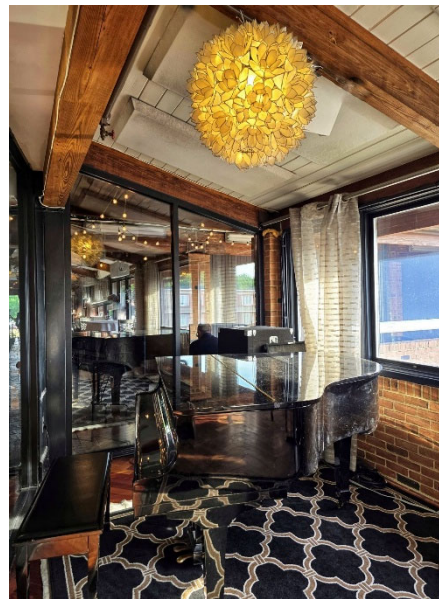

Pizza by Elizabeths

Greenville, DE, United States

Located in Greenville, Pizza by Elizabeths is a vibrant dining destination where eclectic design meets refined elegance. Known for its bold color palette, rustic architectural accents, and glamorous decorative details, the restaurant offers an atmosphere as distinctive as its menu.

Independence Lighting contributed to the layered lighting environment that helps define the space's character. Blending vintage-style luminaires with modern pendants, the lighting design enhances texture, highlights architectural features, and creates an inviting ambiance throughout the 125-seat dining room. Each fixture was selected to complement the restaurant's expressive aesthetic while maintaining comfortable, functional illumination for guests. The result is a cohesive lighting scheme that enhances both atmosphere and identity, transforming every visit into a memorable dining experience.