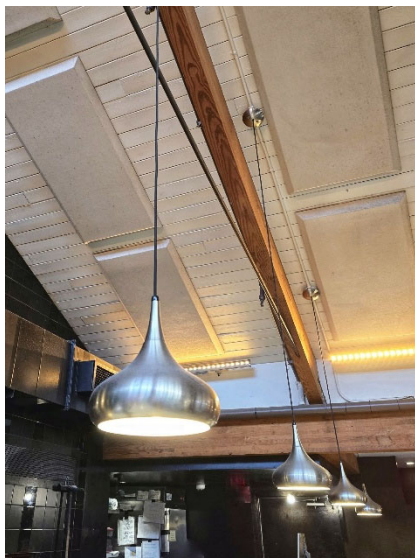

Pizza by Elizabeths

Greenville, DE, United States

Located in Greenville, Pizza by Elizabeths is a vibrant dining destination where eclectic design meets refined elegance. Known for its bold color palette, rustic architectural accents, and glamorous decorative details, the restaurant offers an atmosphere as distinctive as its menu.

Independence Lighting contributed to the layered lighting environment that helps define the space's character. Blending vintage-style luminaires with modern pendants, the lighting design enhances texture, highlights architectural features, and creates an inviting ambiance throughout the 125-seat dining room. Each fixture was selected to complement the restaurant's expressive aesthetic while maintaining comfortable, functional illumination for guests. The result is a cohesive lighting scheme that enhances both atmosphere and identity, transforming every visit into a memorable dining experience.