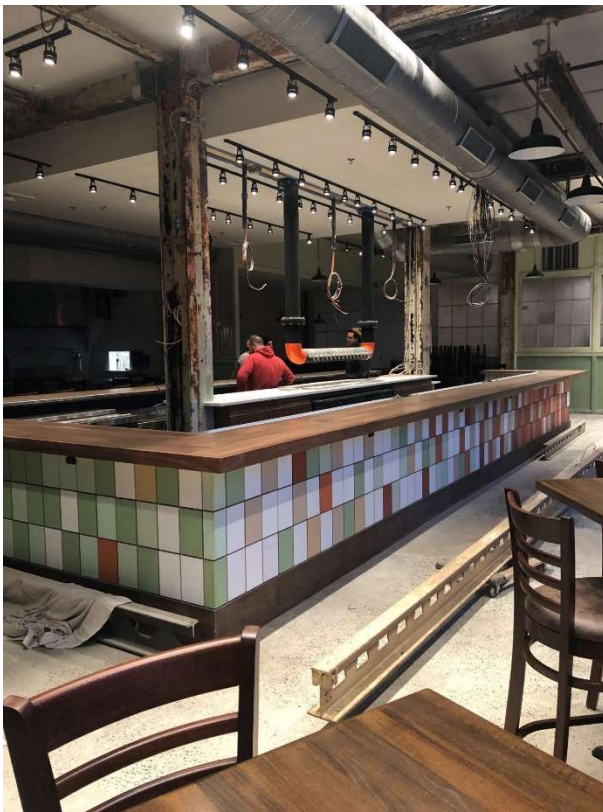

B2 Bistro

West Reading, PA, United States

Situated in the heart of West Reading, B2 Bistro + Bar combines a chef-driven menu with a sophisticated yet inviting atmosphere, where thoughtfully designed lighting plays a defining role in the overall guest experience.

Decorative and architectural luminaires were thoughtfully integrated to provide both functional illumination and visual impact. A layered lighting approach enhances architectural features, defines dining areas, and creates a seamless transition from day to evening service.

By balancing performance, efficiency, and aesthetics, the lighting design elevates the space, demonstrating how strategic illumination can transform a restaurant environment and leave a lasting impression on guests.